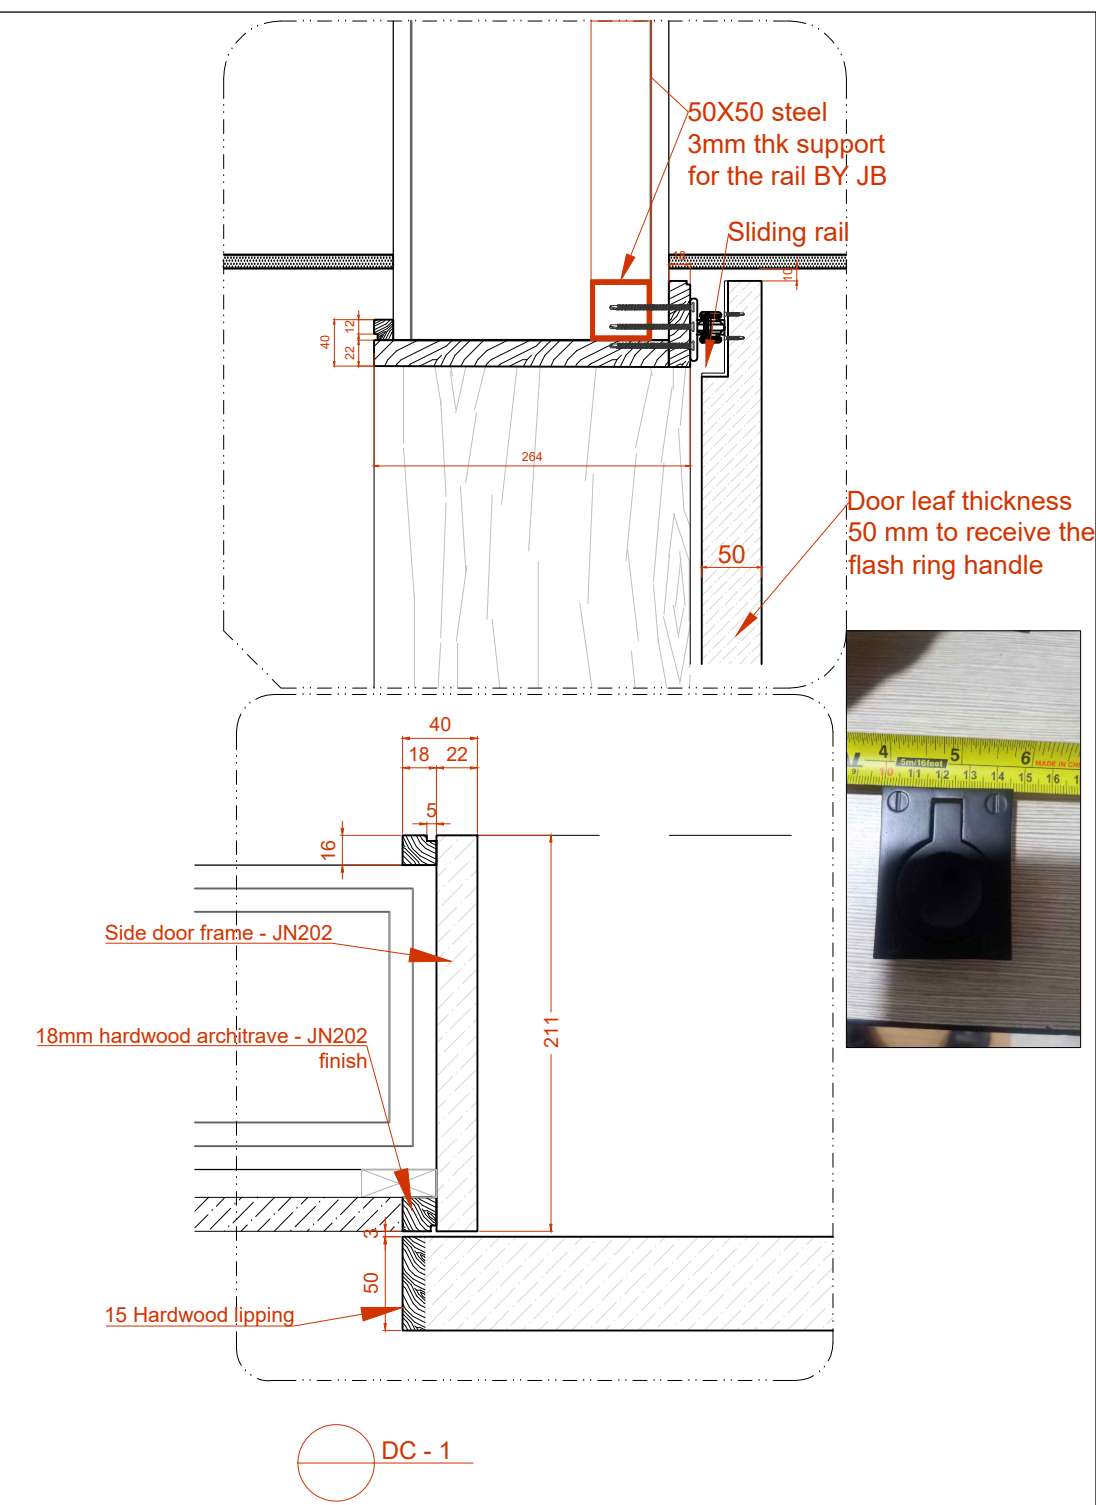

Approved with comments  
Size to be verified on site

<b>D2b</b>	Bathroom door	
panel Size	975 mm W x 2360mm H x 50mm thk	
Finish	Stained to match JN-202	
Door leaf type	Single door, Sliding barn door	
Ironmongery & Accessories	Handle :Flush Brass Ring	Black Finish
	Barn sliding door track : Adjustable upper truck slide mechanism with lower runner for sliding barn door	Black Finish
Location	Presidential Suites bathroom door	
Total QTY	1	
Fire Rating	NA	
Acoustic	NA	
Remarks		