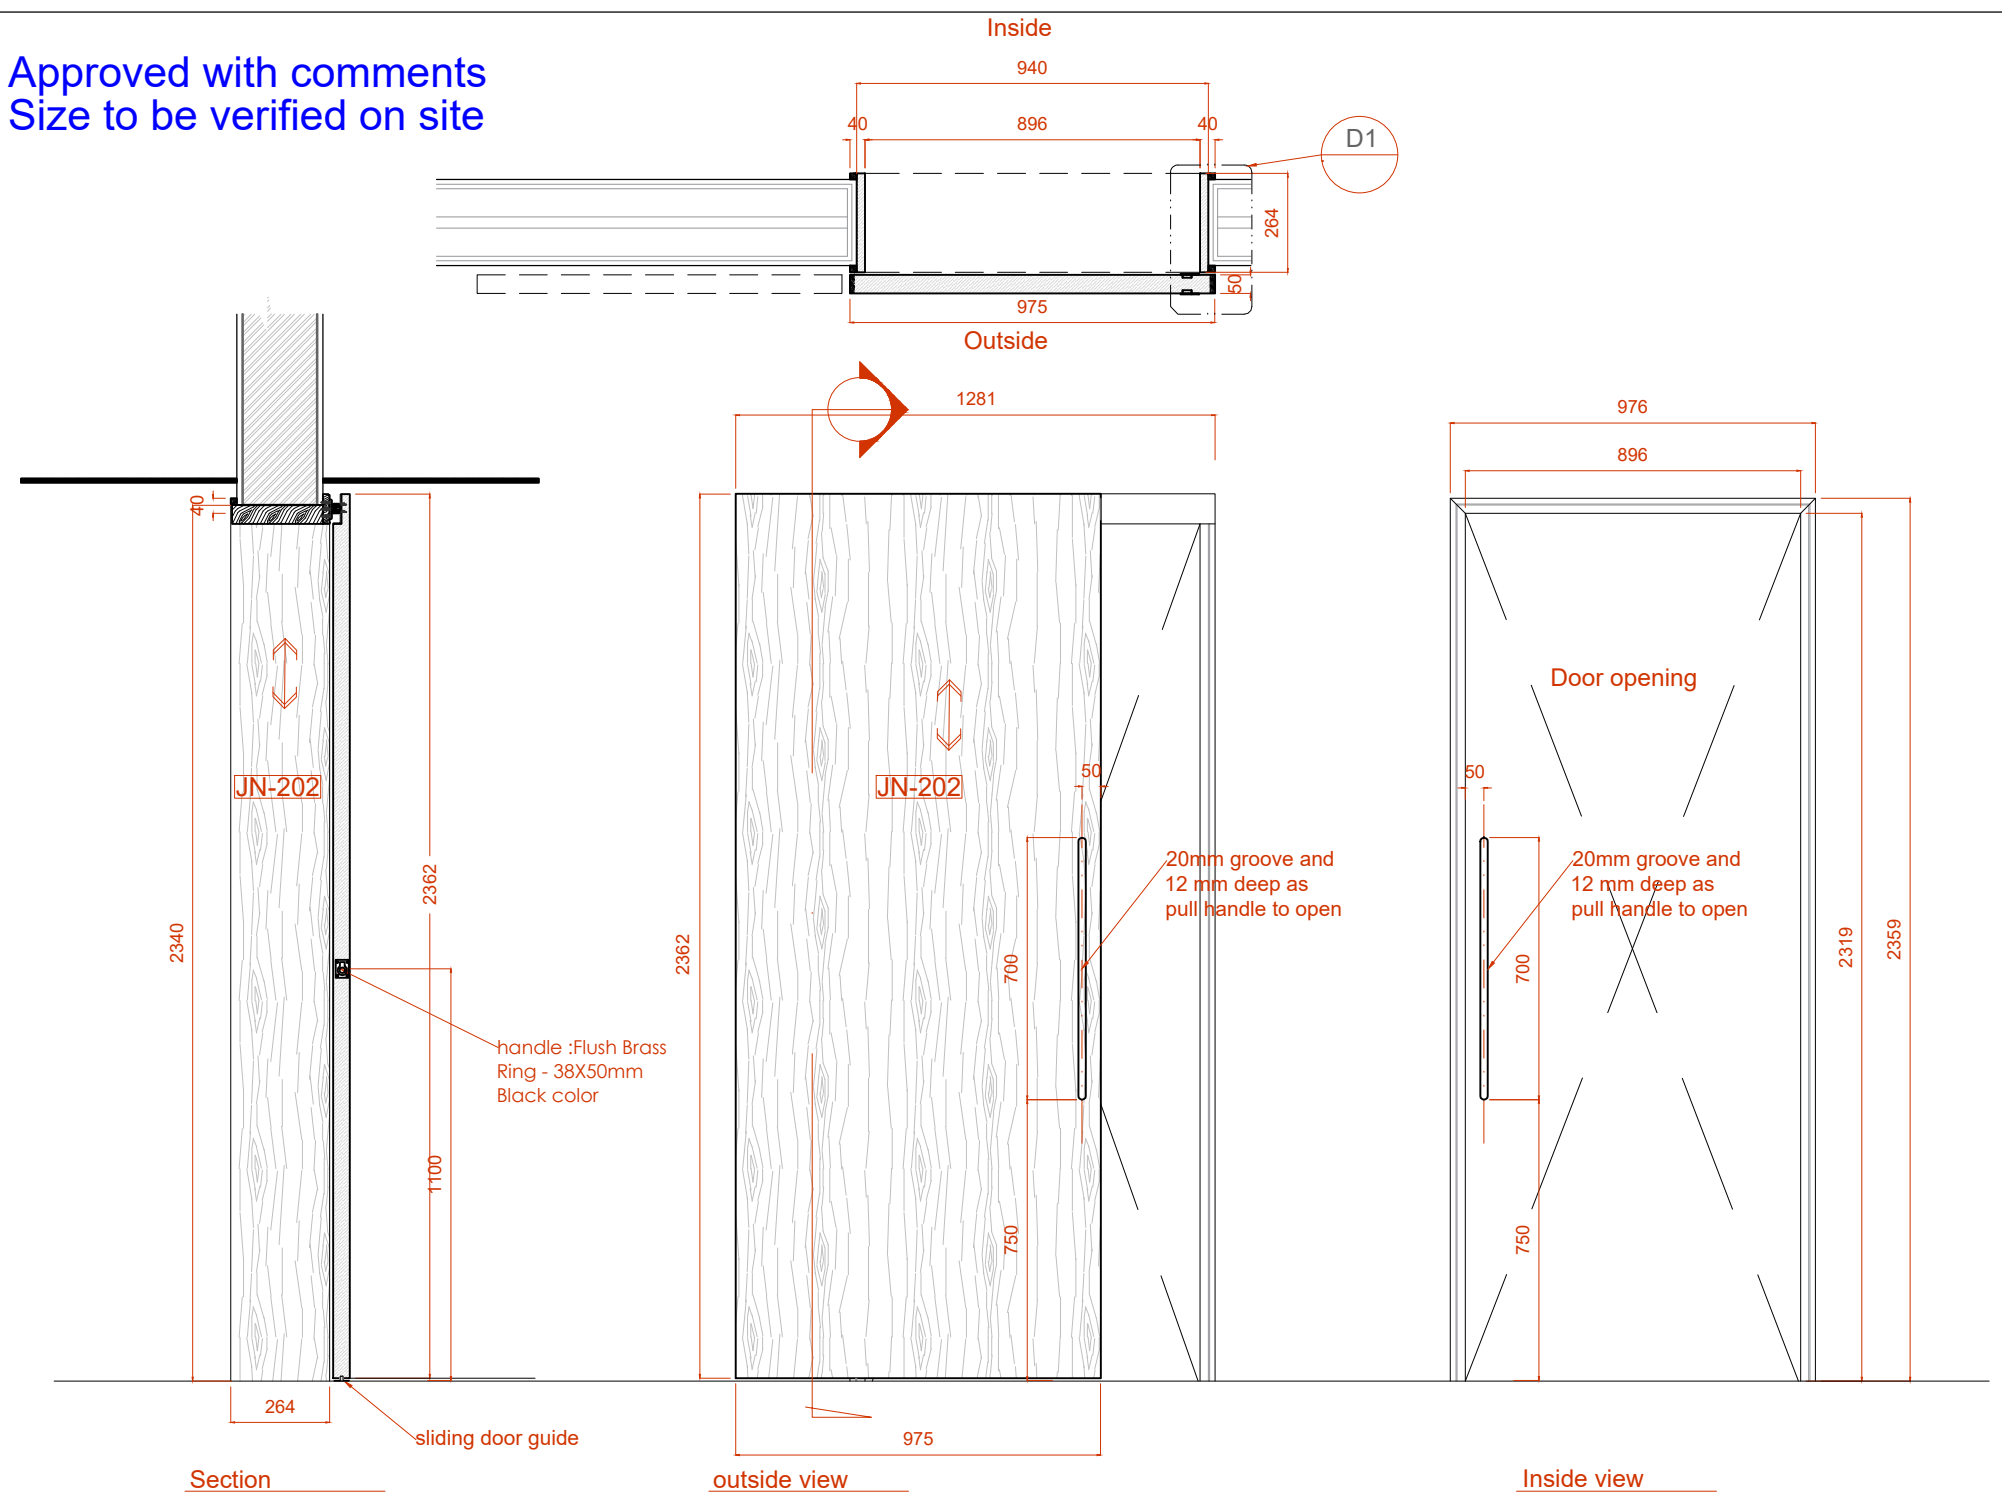

Approved with comments  
Size to be verified on site

<b>D2b</b>	Bathroom door	
panel Size	975 mm W x 2360mm H x 50mm thk	
Finish	Stained to match JN-202	
Door leaf type	Single door, Sliding barn door	
Ironmongery & Accessories	Handle :Flush Brass Ring	Black Finish
	Barn sliding door track : Adjustable upper truck slide mechanism with lower runner for sliding barn door	Black Finish
Location	Presidential Suites bathroom door	
Total QTY	1	
Fire Rating	NA	
Acoustic	NA	
Remarks		